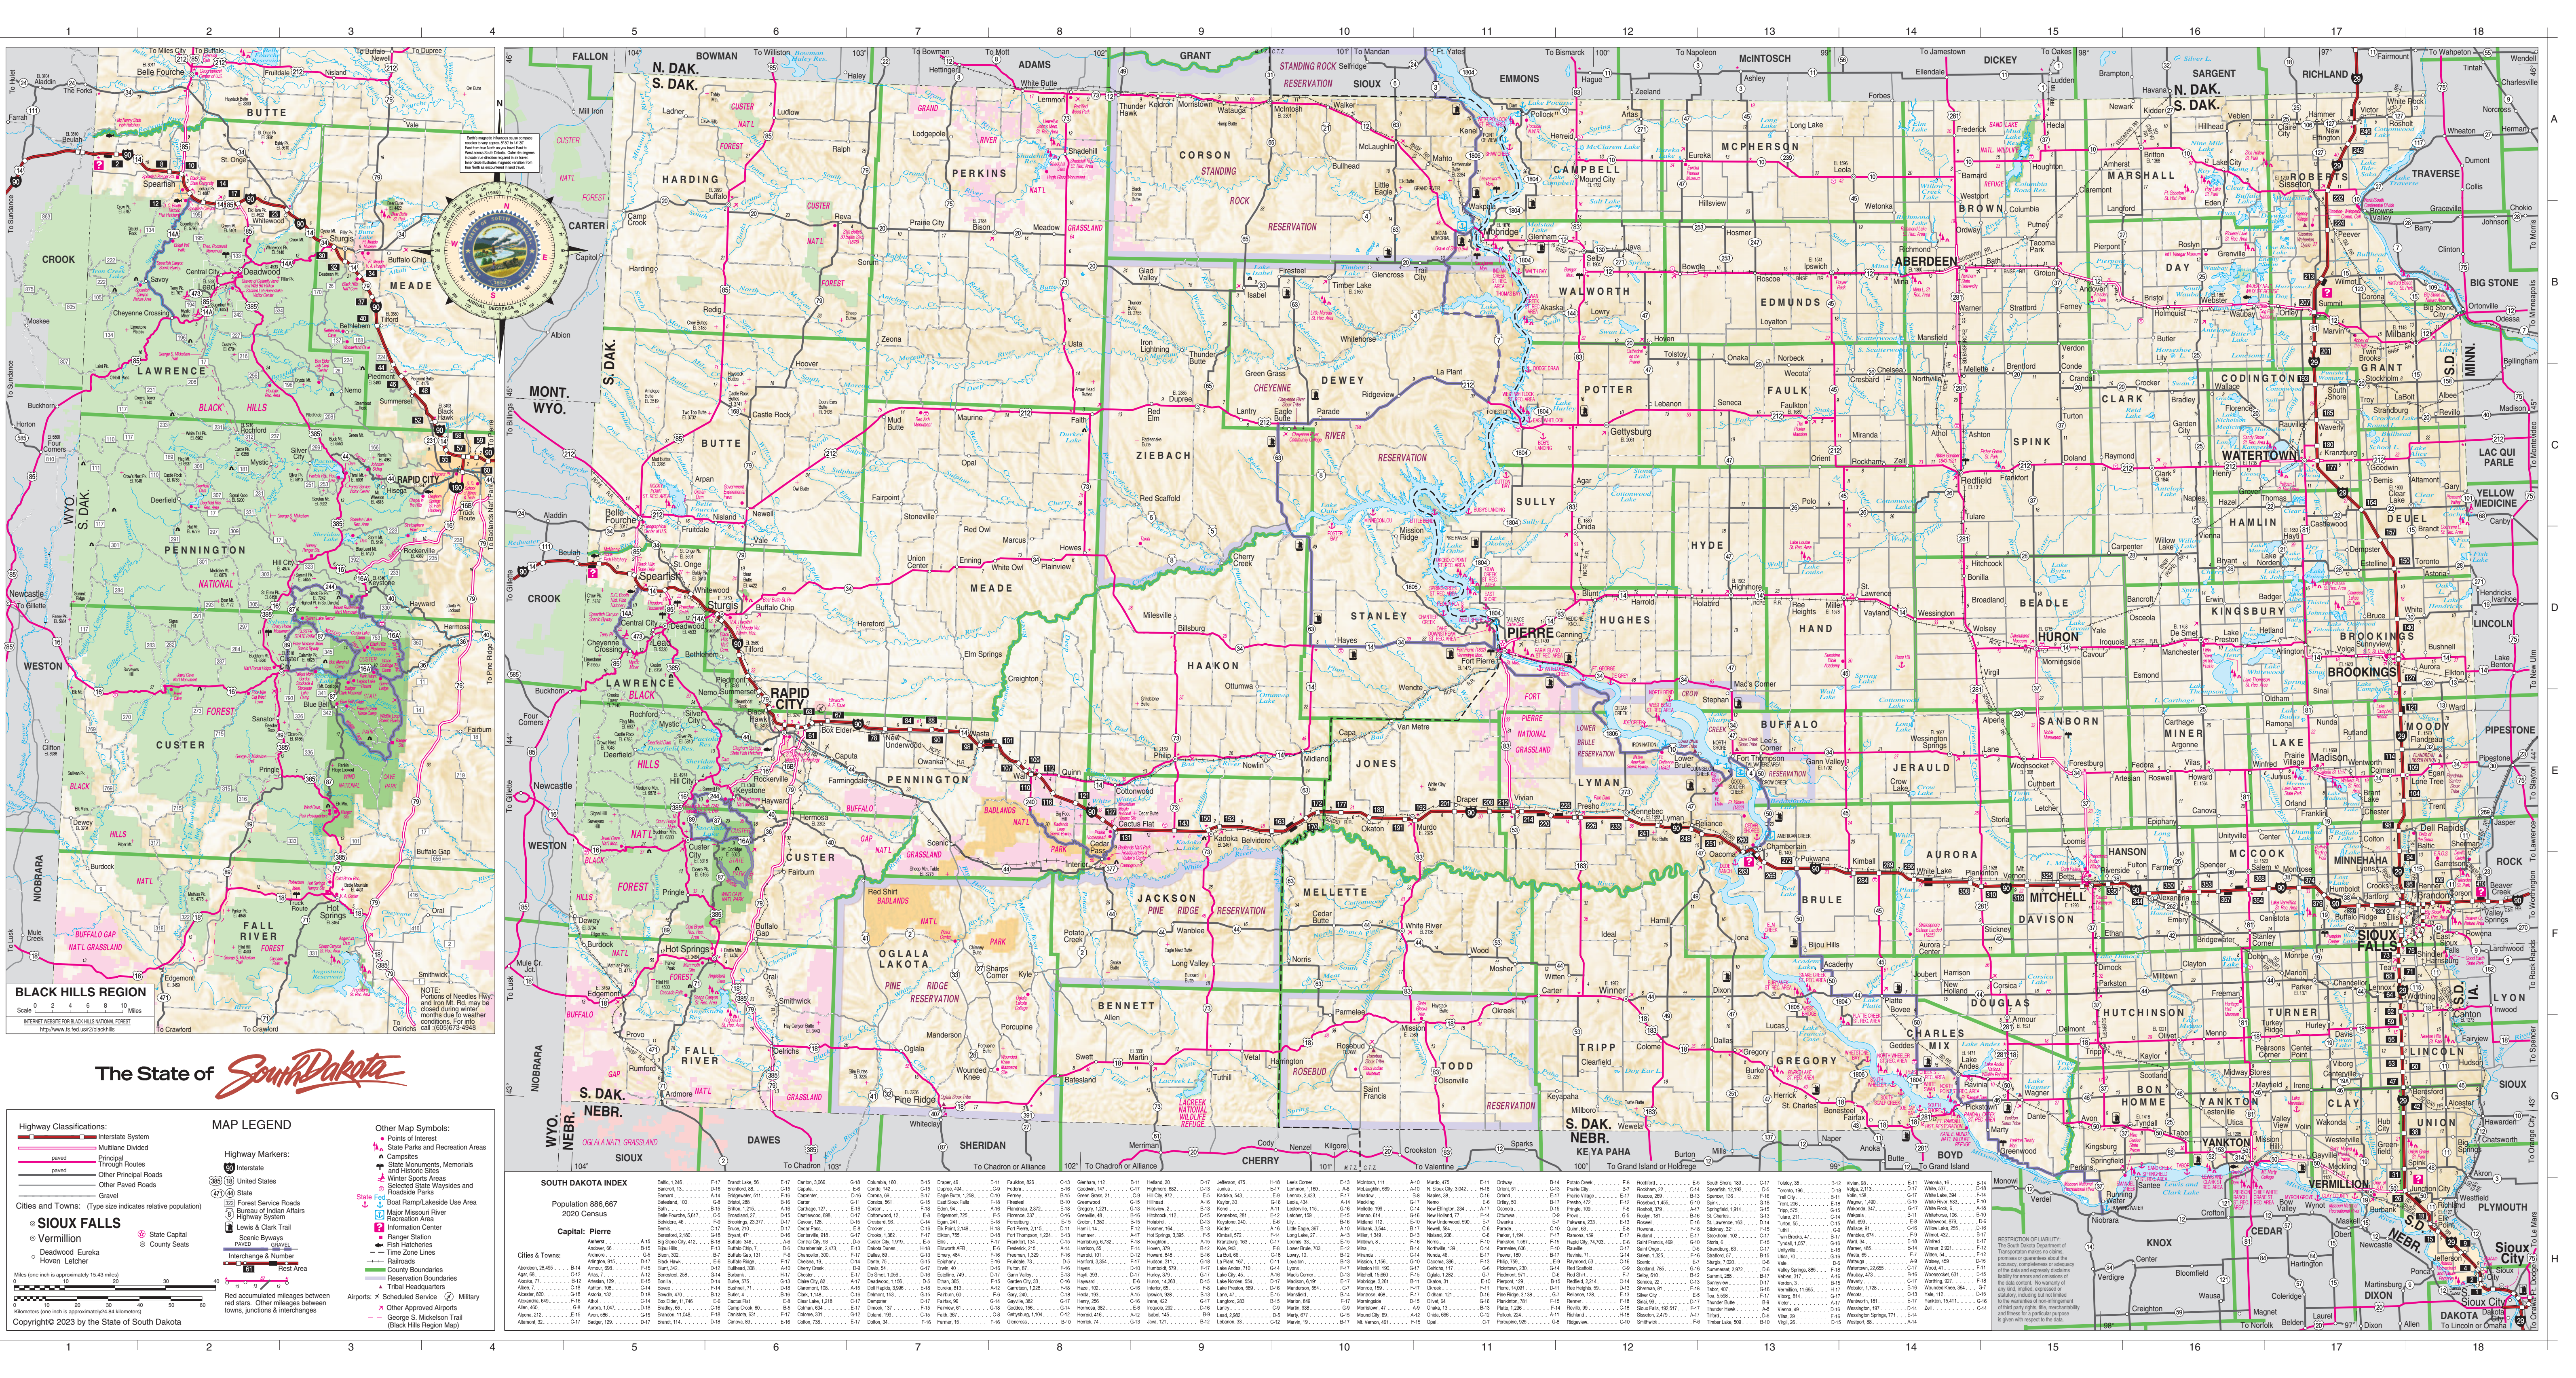

South Dakota Emergency Assistance Numbers

511 TRAVELER INFORMATION

Free by dialing "511" in South Dakota or outside South Dakota dial toll free 800/997-2011

South Dakota State Police Dispatch Centers

Area	Phone Number
Huron	605/373-3133
Pierre	605/773-3536
Rapid City	605/353-8121

South Dakota Vehicle Headlights

Must be used at all times between one-half hour before sunset and one-half hour after sunrise, and at all other times when visibility is less than 1/4 mile.

Must be used at all times between one-half hour before sunset and one-half hour after sunrise, and at all other times when visibility is less than 1/4 mile.

Must be used at all times between one-half hour before sunset and one-half hour after sunrise, and at all other times when visibility is less than 1/4 mile.

South Dakota State Parks and Recreation Areas

Map showing locations of state parks and recreation areas across the state.

South Dakota State Parks and Recreation Areas

Map showing locations of state parks and recreation areas across the state.

South Dakota Index